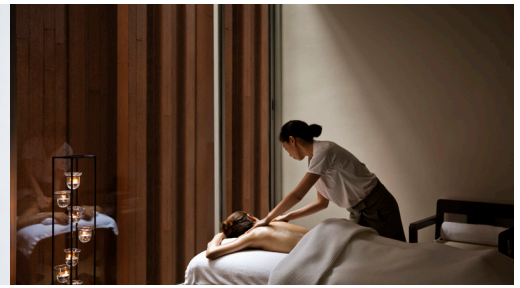

COMO SHAMBHALA METROPOLITAN BANGKOK