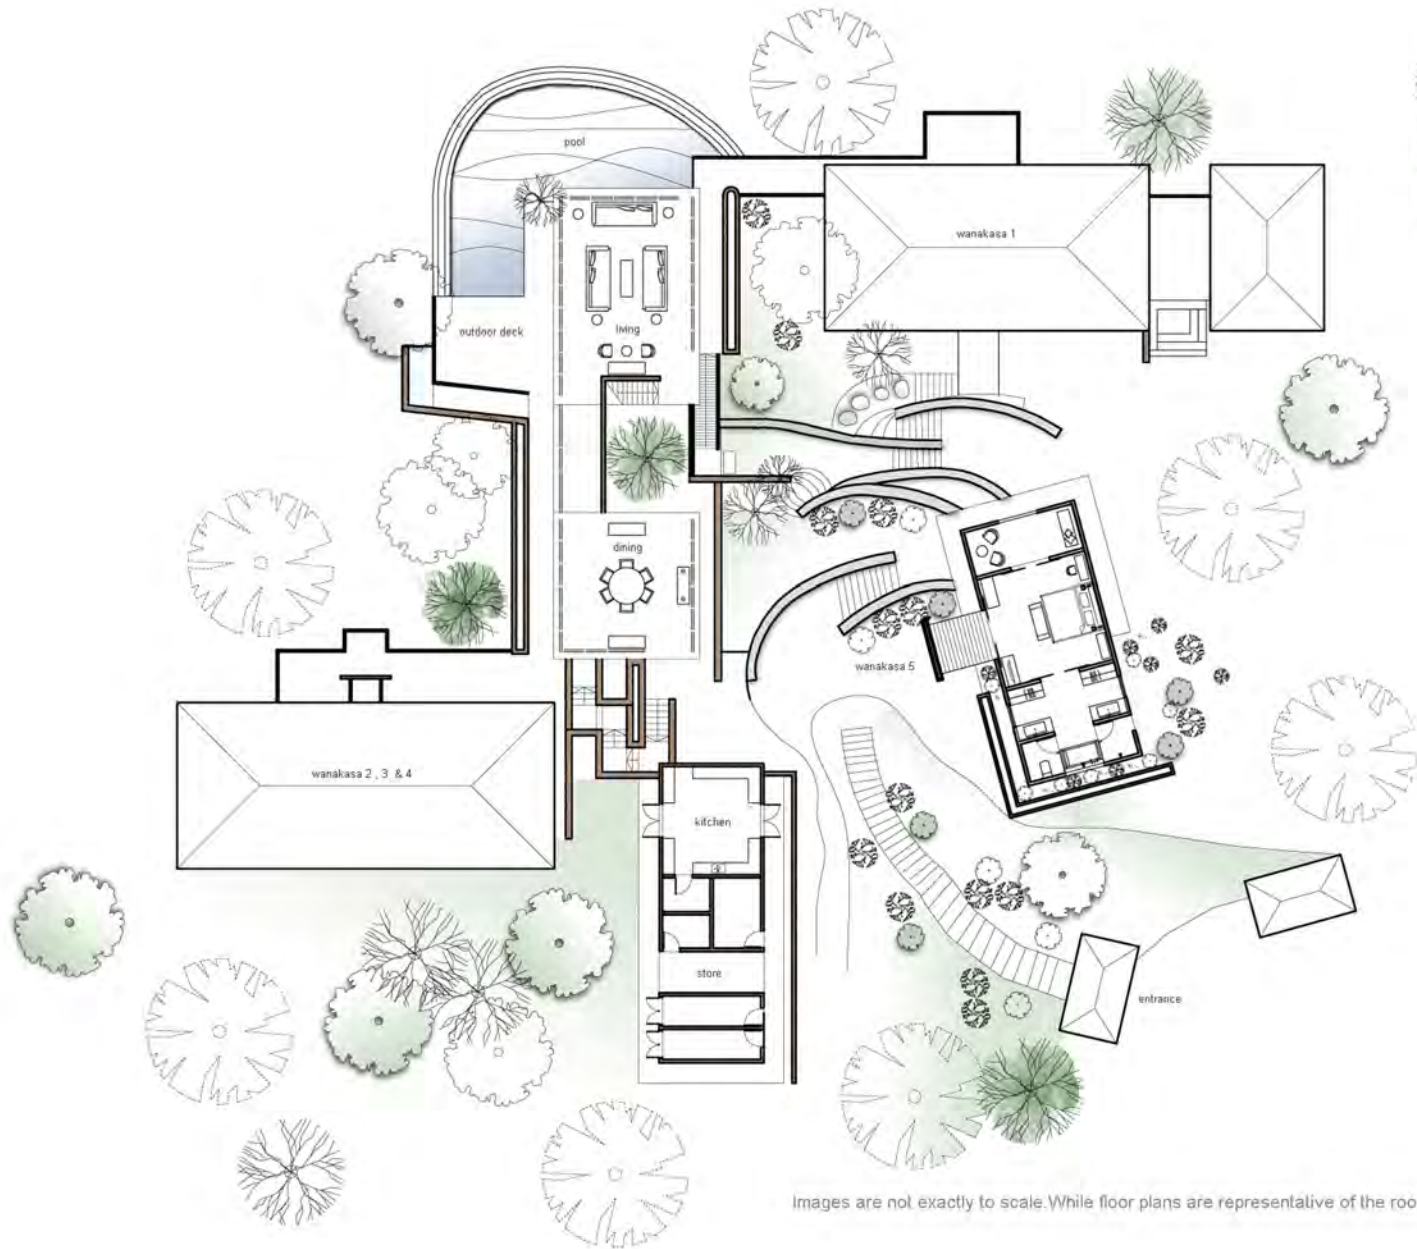

COMO SHAMBHALA  
ESTATE

Wankasa Plan  
Lower Level  
Site Area: 4,771sq m

Wankasa Plan  
Upper Level  
Site Area: 4771sq m