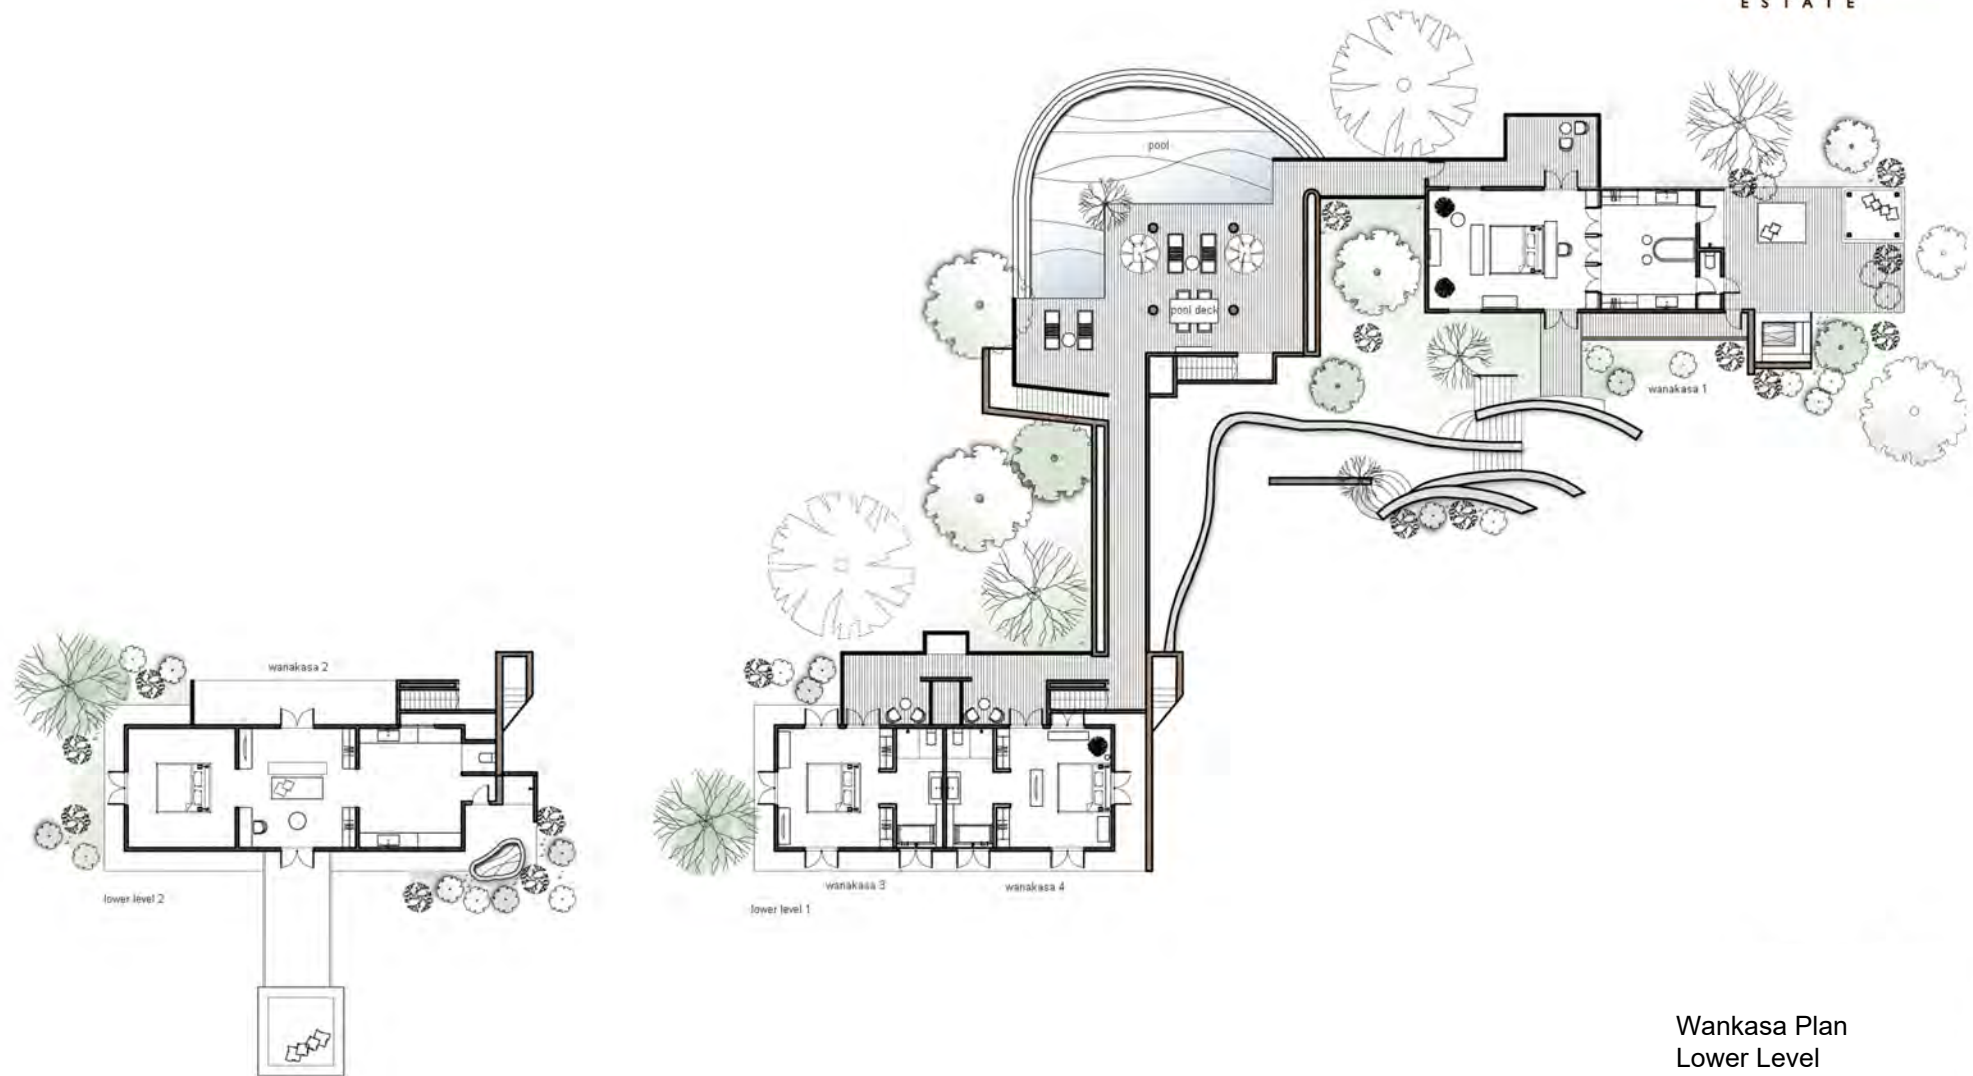

COMO SHAMBHALA  
ESTATE

Wankasa Plan  
Lower Level  
Site Area: 4,771sq m

Wankasa Plan  
Upper Level  
Site Area: 4771sq m