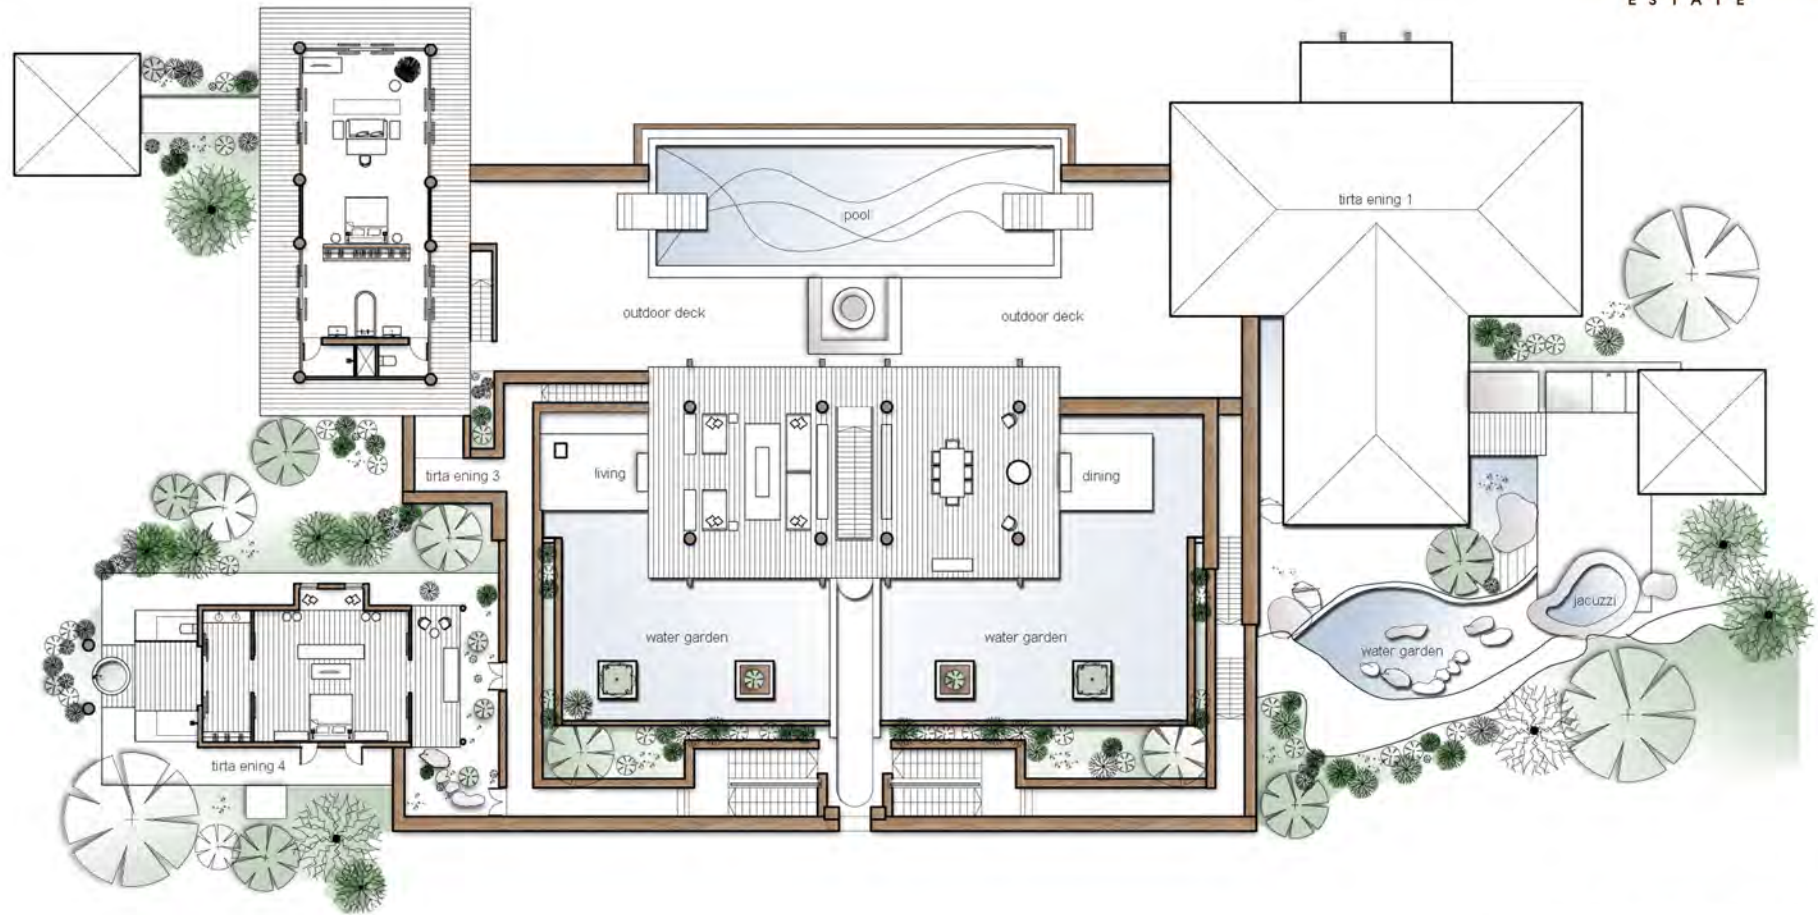

Tirta Ening Plan
Lower Level
Site Area: 2,412 sq m

COMO SHAMBHALA
ESTATE

Tirta Ening Plan
Upper Level
Site Area: 2,412 sq m

Images are not exactly to scale. While floor plans are representative of the room category, some variations may occur. 12