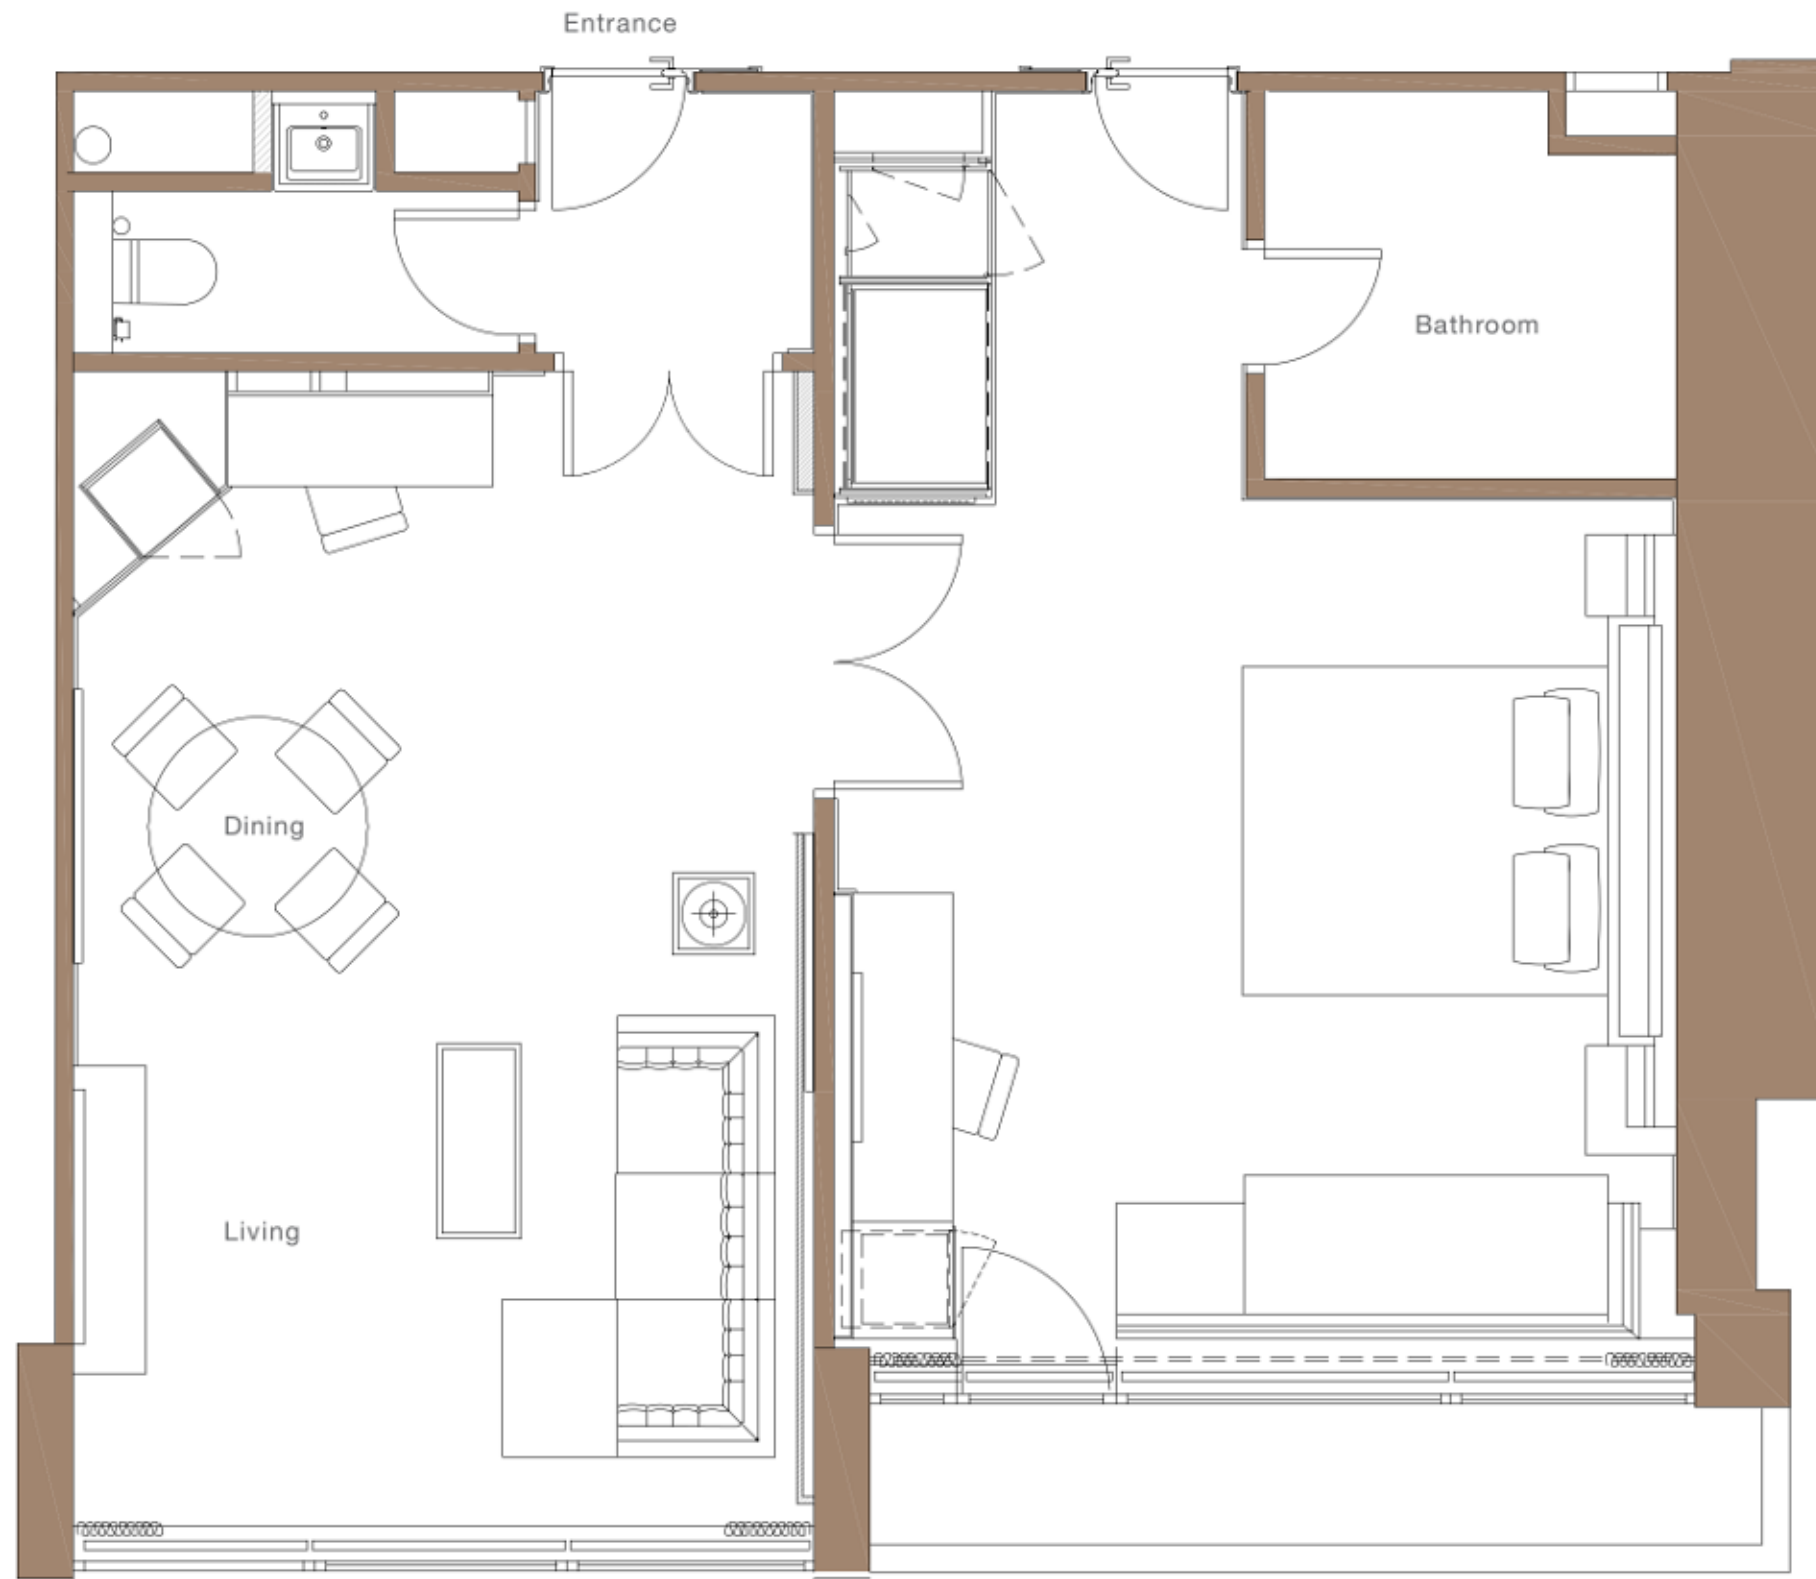

COMO
METROPOLITAN
LONDON

METROPOLITAN SUITE

53 sqm

Images are not exactly to scale. While floor plans are representative of the room category some variations may occur.