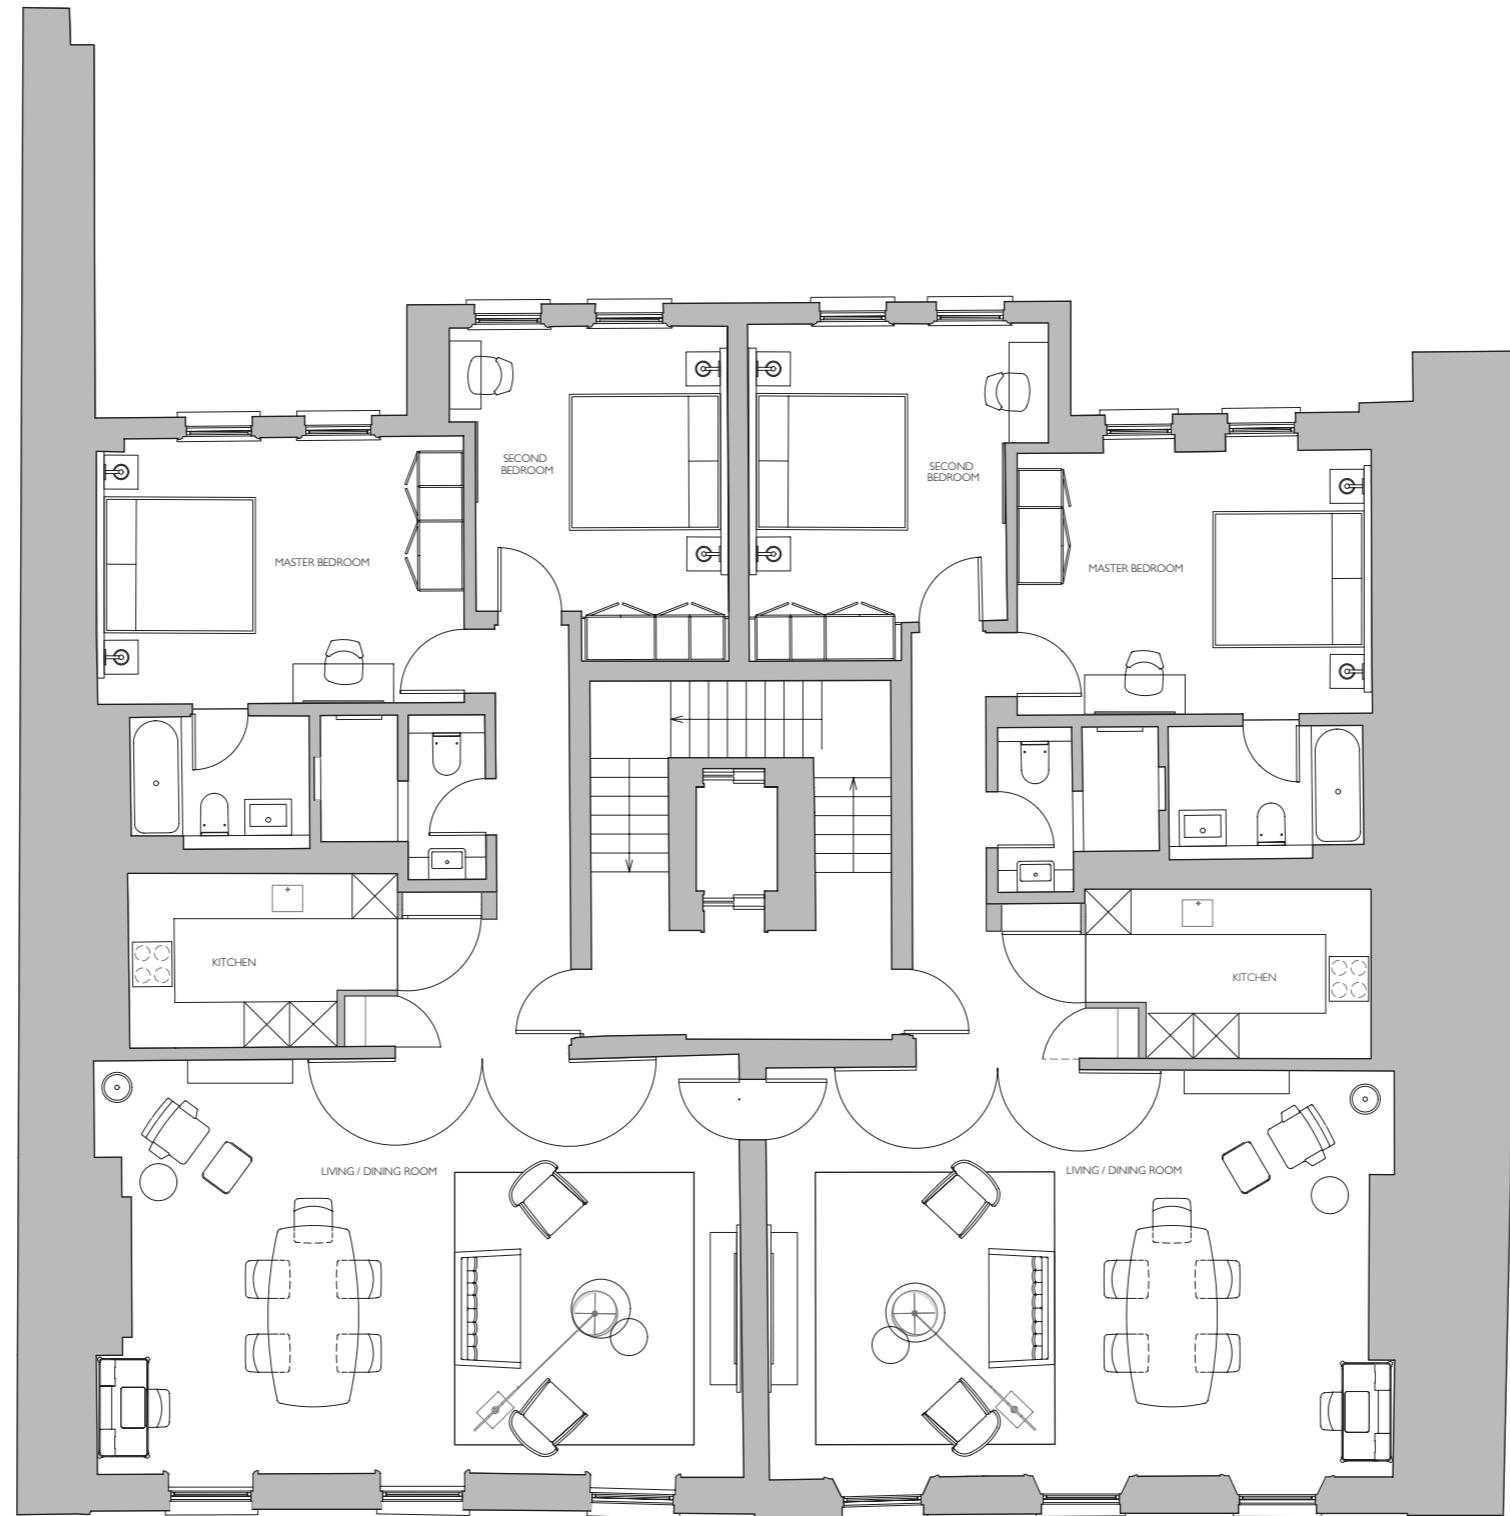

HERTFORD STREET RESIDENCES

APARTMENT 1 GROUND
90 m²

APARTMENT 1 LOWER GROUND
58 m²

HERTFORD STREET RESIDENCES

APARTMENT 4
103 m²

APARTMENT 5
103 m²

Images are not exactly to scale. While floor plans are representative of the room category, some variations may occur.

HERTFORD STREET RESIDENCES

APARTMENT 8
195 m²

HERTFORD STREET RESIDENCES

APARTMENT 23 GROUND
105 m²

APARTMENT 23 LOWER GROUND
55 m²