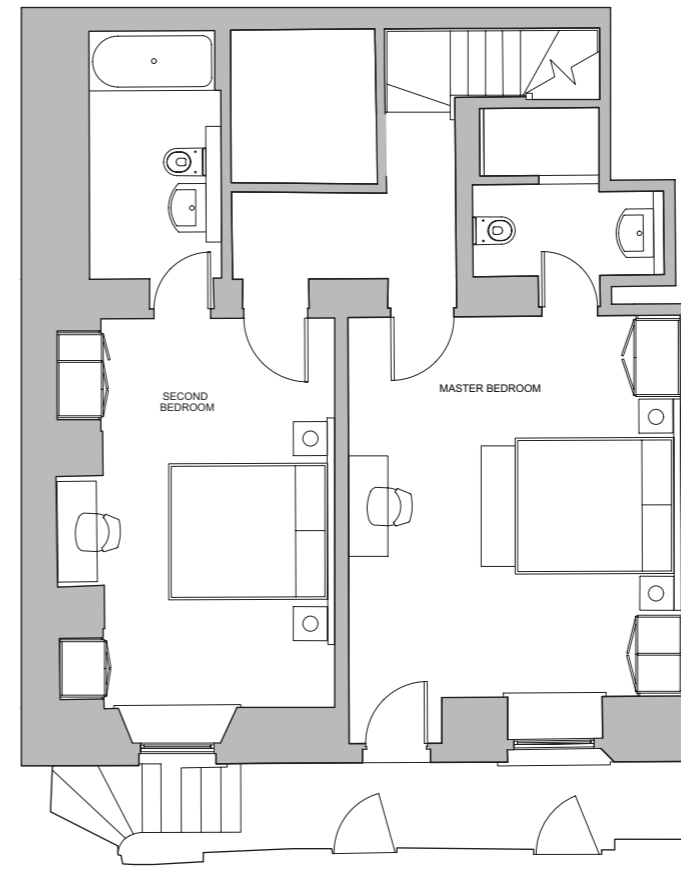

HERTFORD STREET RESIDENCES

APARTMENT 1 GROUND
90 m²

APARTMENT 1 LOWER GROUND
58 m²

HERTFORD STREET RESIDENCES

APARTMENT 4
103 m²

APARTMENT 5
103 m²

Images are not exactly to scale. While floor plans are representative of the room category, some variations may occur.

HERTFORD STREET RESIDENCES

APARTMENT 8
195 m²

HERTFORD STREET RESIDENCES

APARTMENT 23 GROUND
105 m²

APARTMENT 23 LOWER GROUND
55 m²