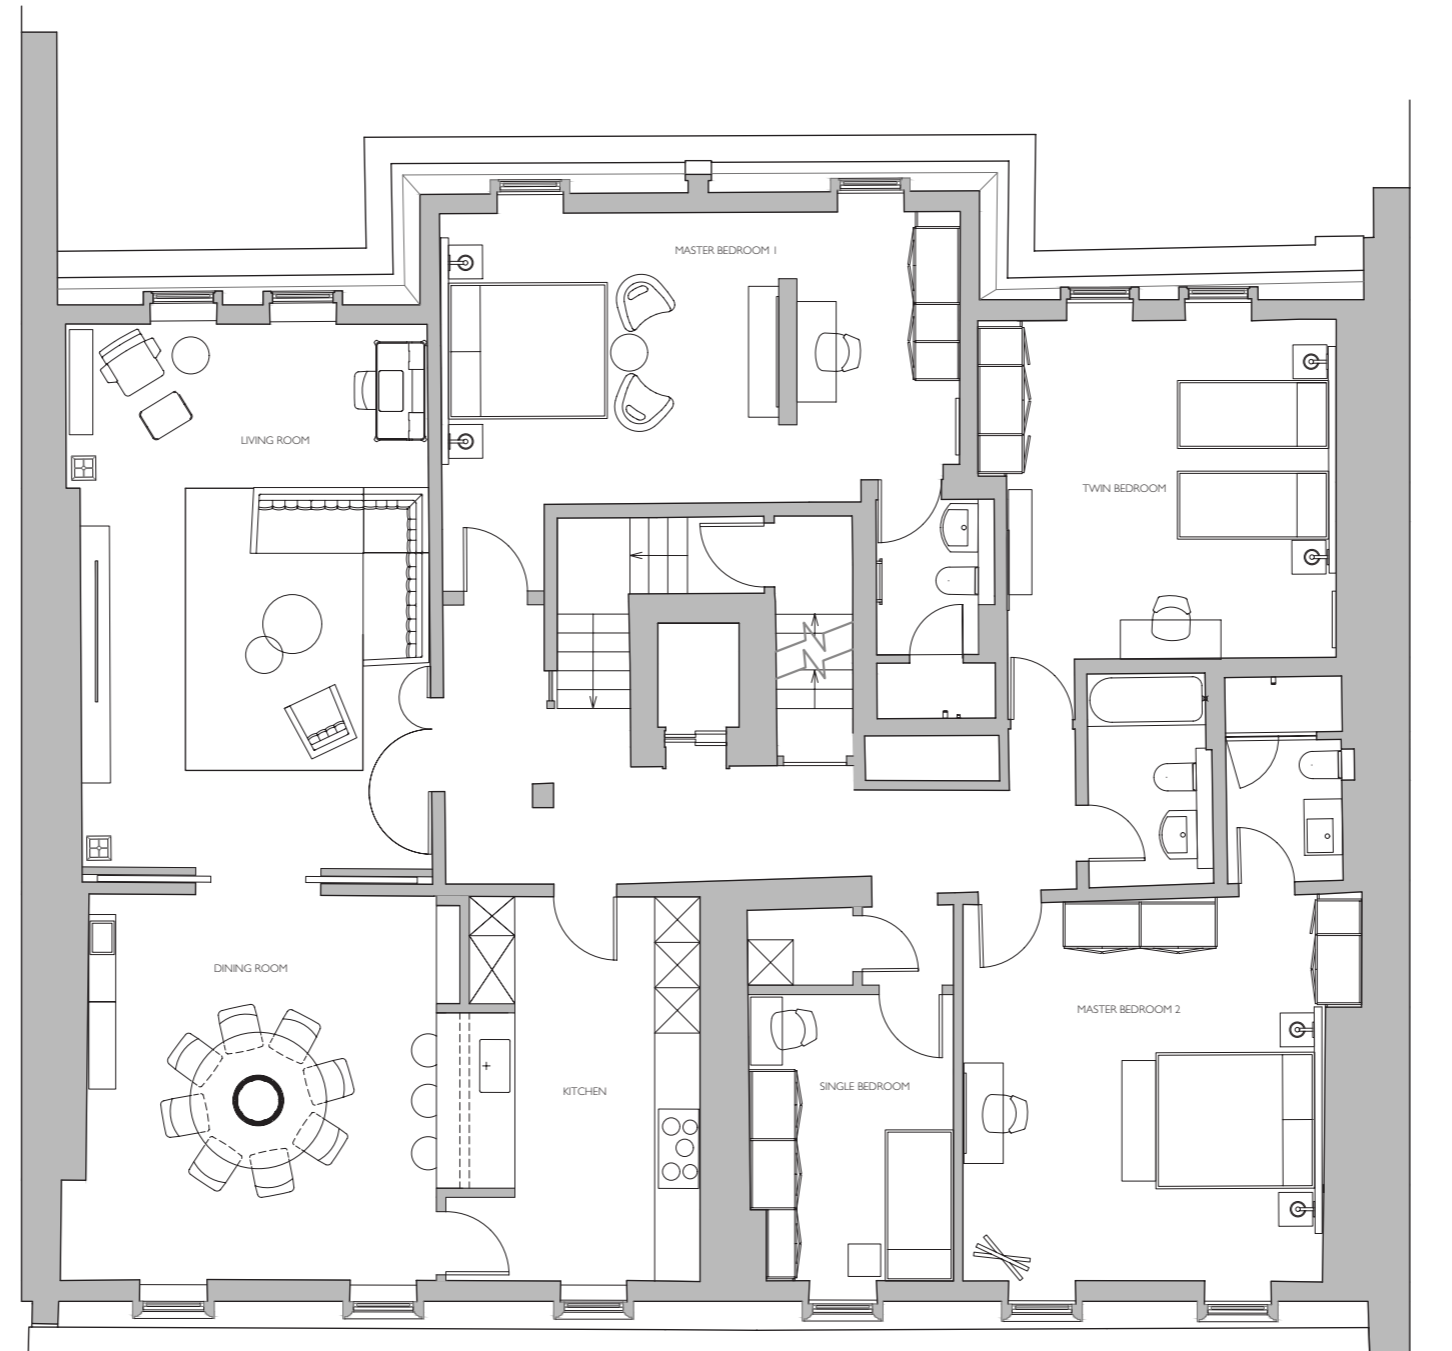

HERTFORD STREET RESIDENCES

APARTMENT 1 GROUND
90 m²

APARTMENT 1 LOWER GROUND
58 m²

HERTFORD STREET RESIDENCES

APARTMENT 4
103 m²

APARTMENT 5
103 m²

Images are not exactly to scale. While floor plans are representative of the room category, some variations may occur.

HERTFORD STREET RESIDENCES

APARTMENT 8
195 m²

HERTFORD STREET RESIDENCES

APARTMENT 23 GROUND
105 m²

APARTMENT 23 LOWER GROUND
55 m²