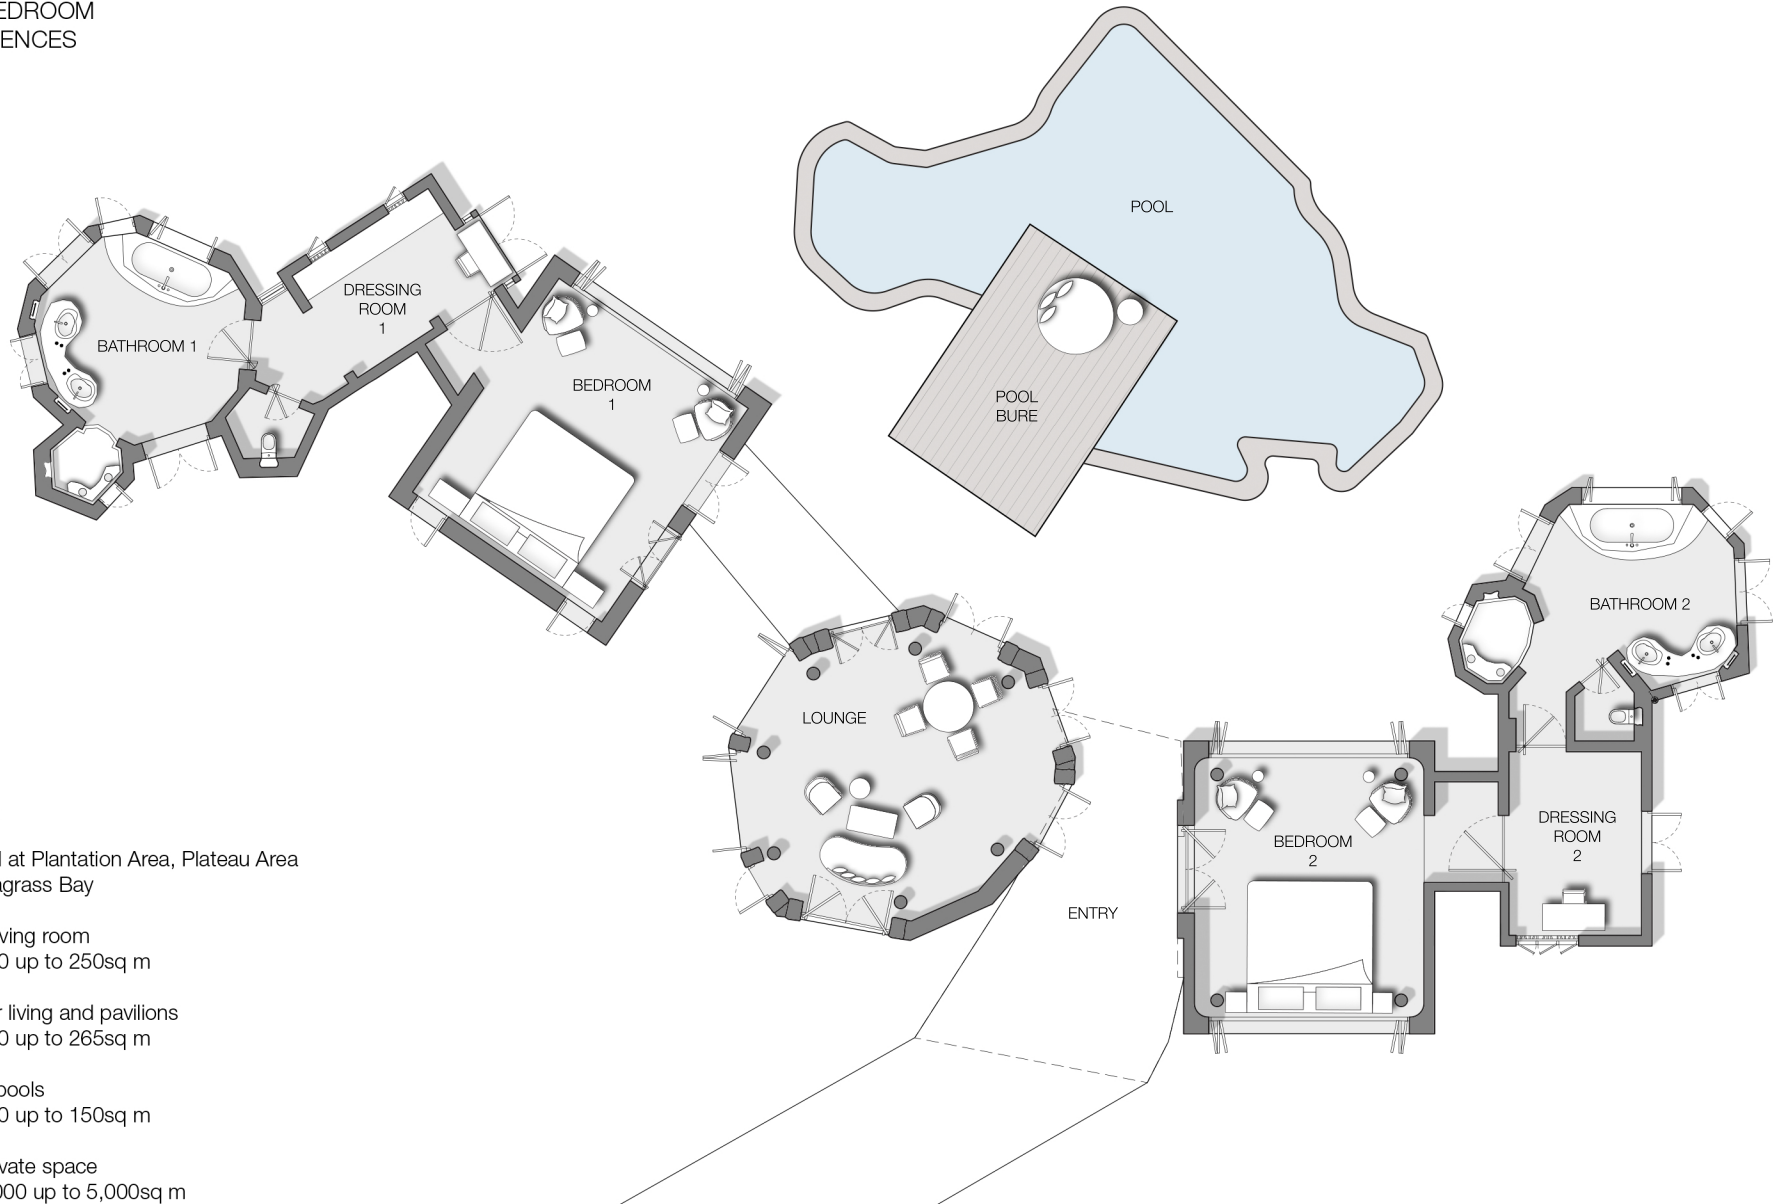

COMO
LAUCALA ISLAND

PLANTATION:
TWO-BEDROOM
RESIDENCES

FACTS

Situated at Plantation Area, Plateau Area
and Seagrass Bay

Indoor living room
from 170 up to 250sq m

Outdoor living and pavilions
from 120 up to 265sq m

Private pools
from 120 up to 150sq m

Total private space
from 2,000 up to 5,000sq m

Images are not exactly to scale.

While floor plans are representative of the room category, some variations may occur