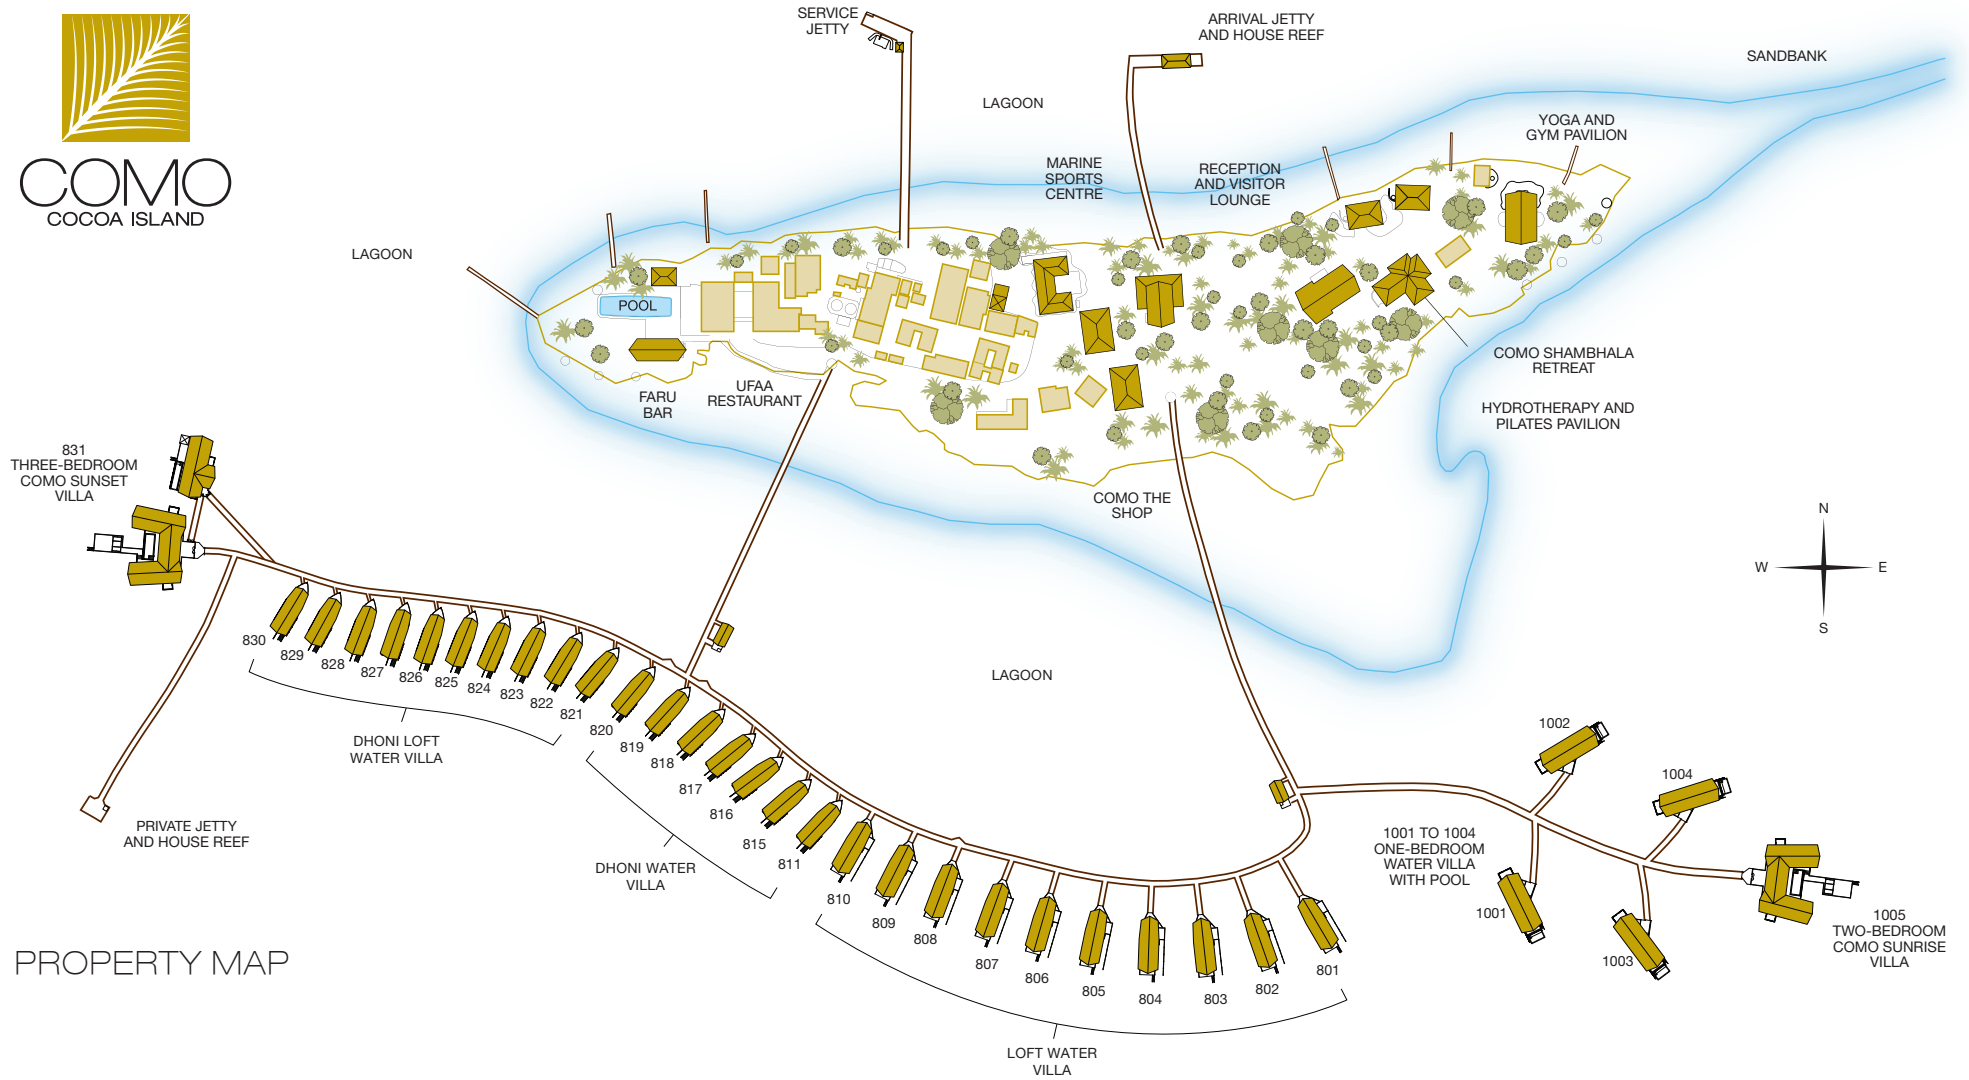

PROPERTY MAP

Reception and Library
Open: 24 hours
Ext. 0

Marine Sports Centre
Open: 8.00am to 6.00pm
Ext. 3

COMO Shambhala Retreat
Open: 9.00am to 9.00pm
Ext. 2

Gym
Open: 24 hours
Ext. 2

COMO The Shop
Open: 9.00am to 6.00pm
Ext. 225

Ufaa Restaurant
Breakfast: 7.00am to 10.30am
Lunch: 12.00pm to 3.00pm
Dinner: 7.00pm to 10.00pm
Ext. 1

Faru Bar
Open: 10.00am till late
Ext. 1

In-Room Dining
Open: 7.00am to 10.00pm
Ext. 1

Hydrotherapy Pavilion
Open: 9.00am to 9.00pm
Ext. 2

Swimming Pool
Open: 8.00am to 6.00pm