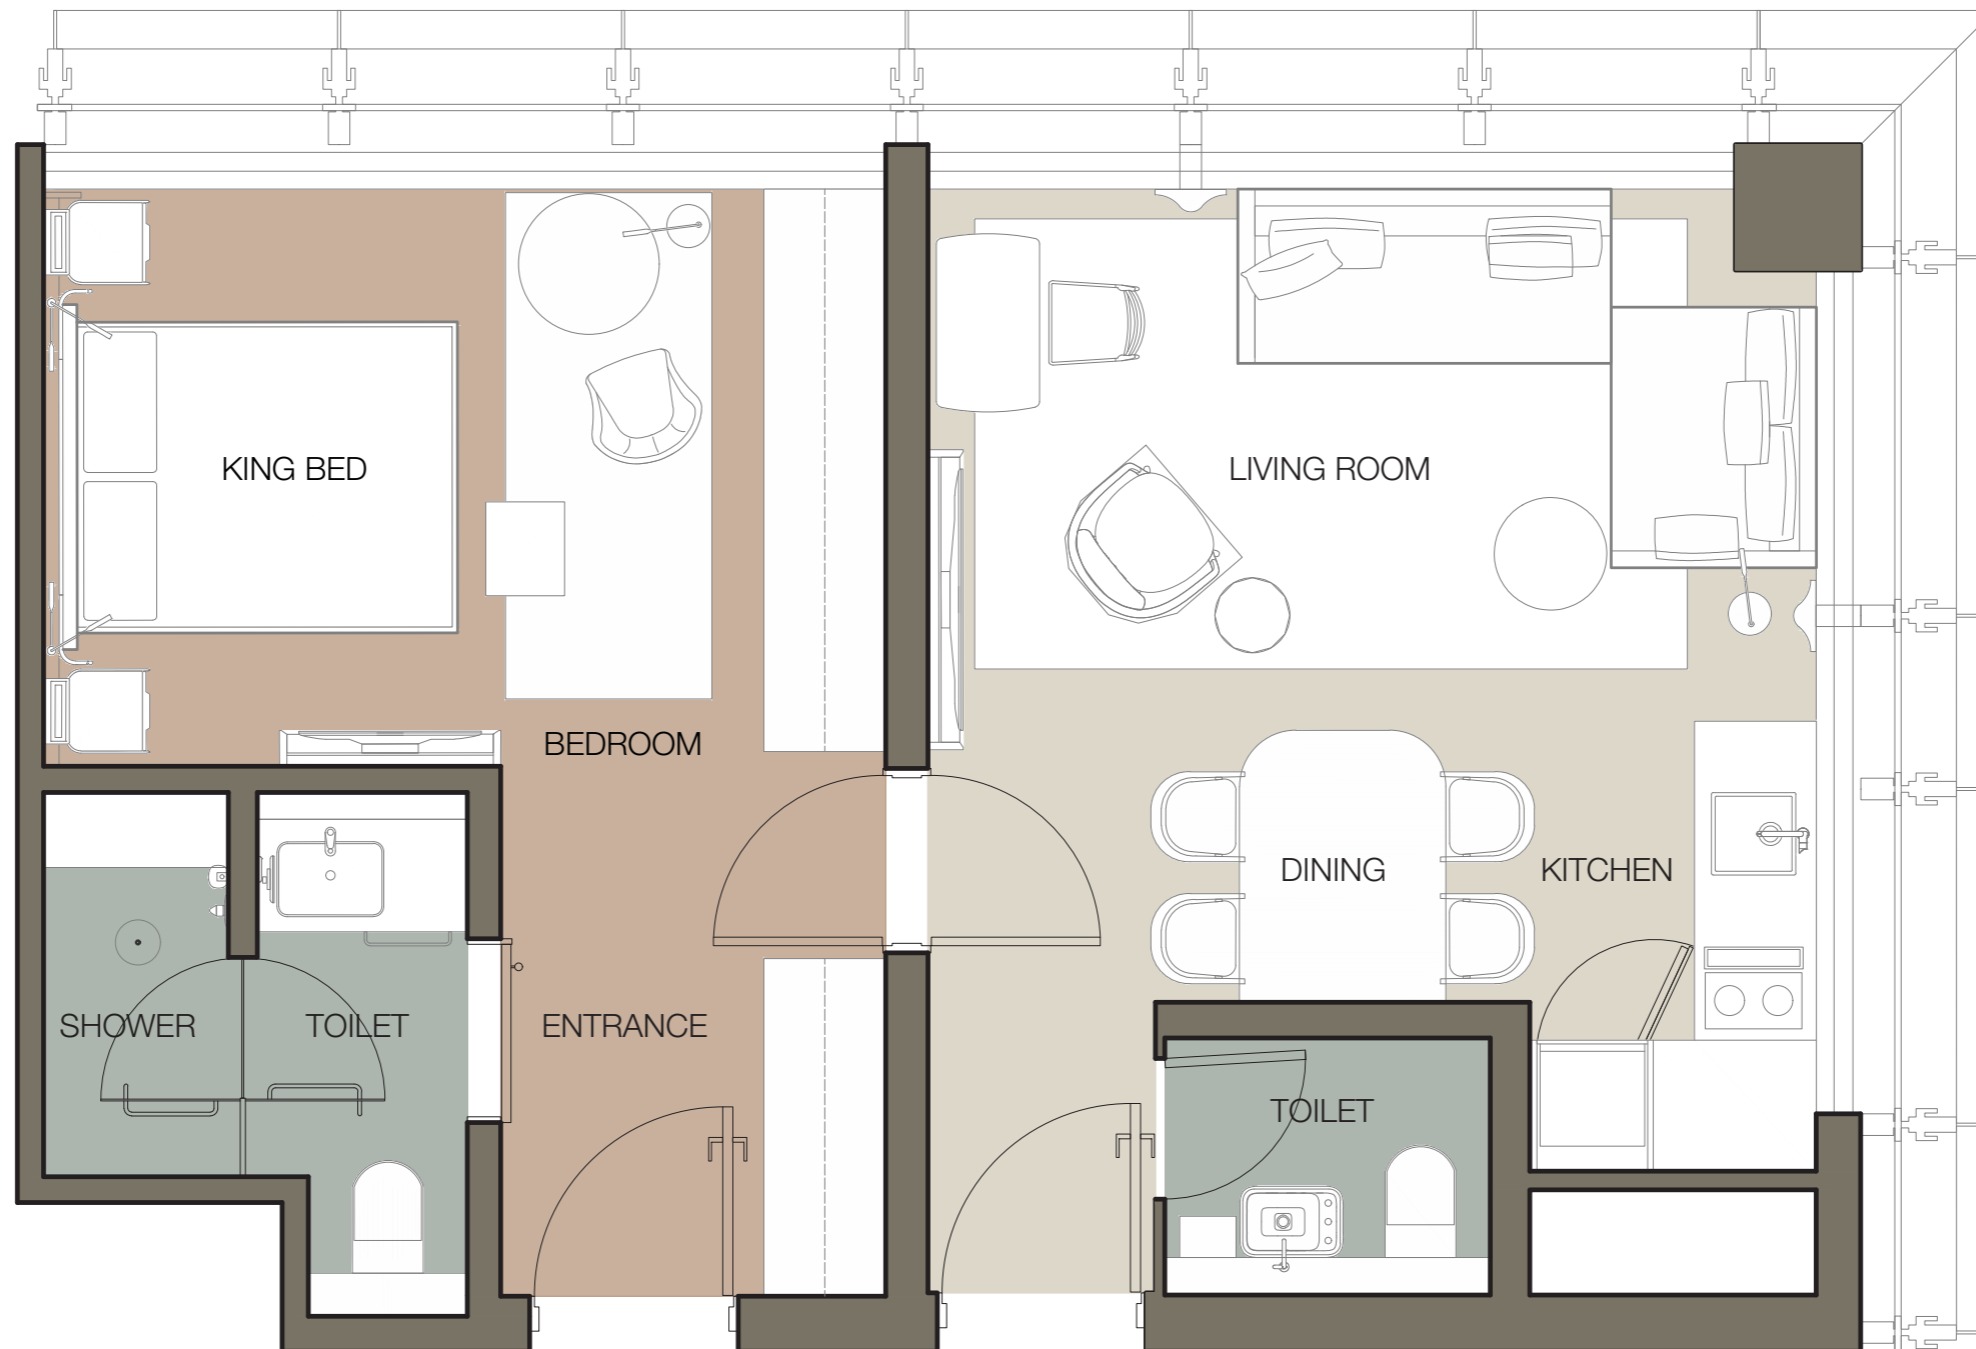

COMO
METROPOLITAN
SINGAPORE

Metropolitan
Suite
57m²

Images are not exactly to scale. While floor plans are representative of the room category, some variations may occur.