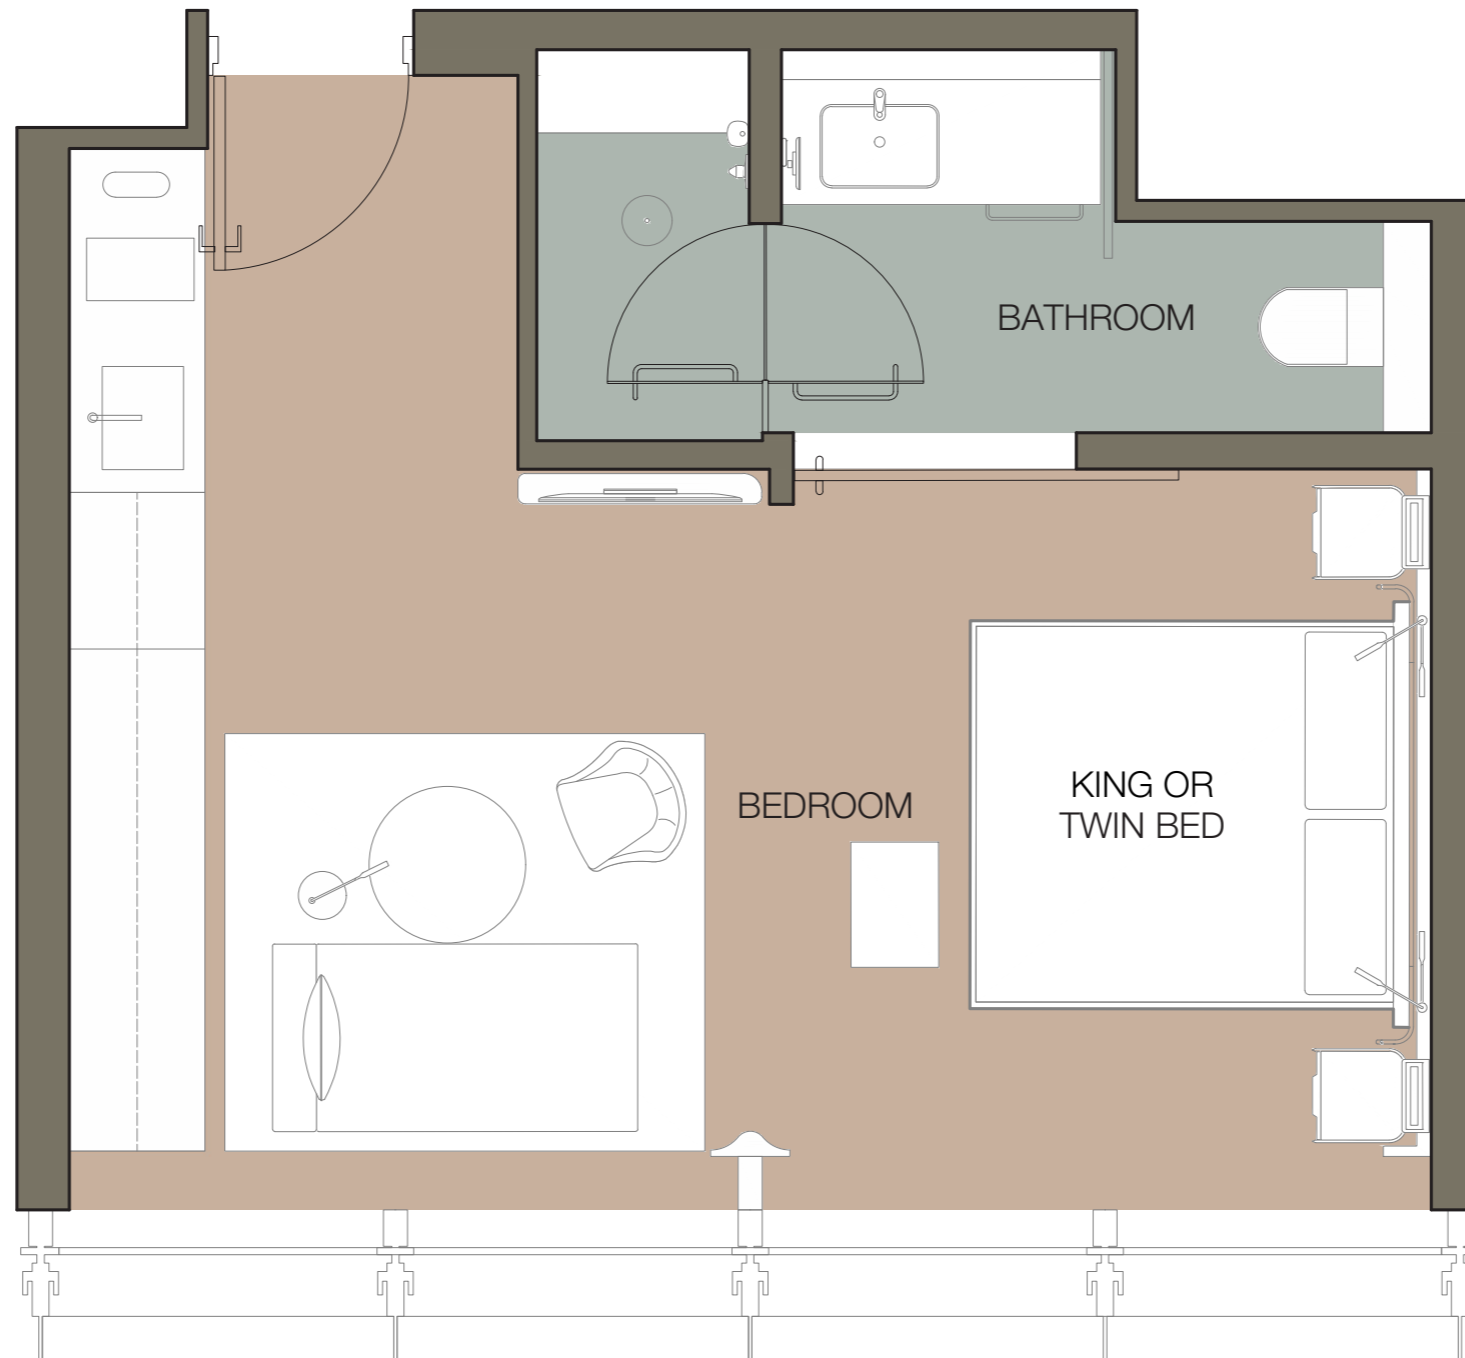

COMO  
METROPOLITAN  
SINGAPORE

Emerald Room  
34m<sup>2</sup>

Images are not exactly to scale. While floor plans are representative of the room category, some variations may occur.