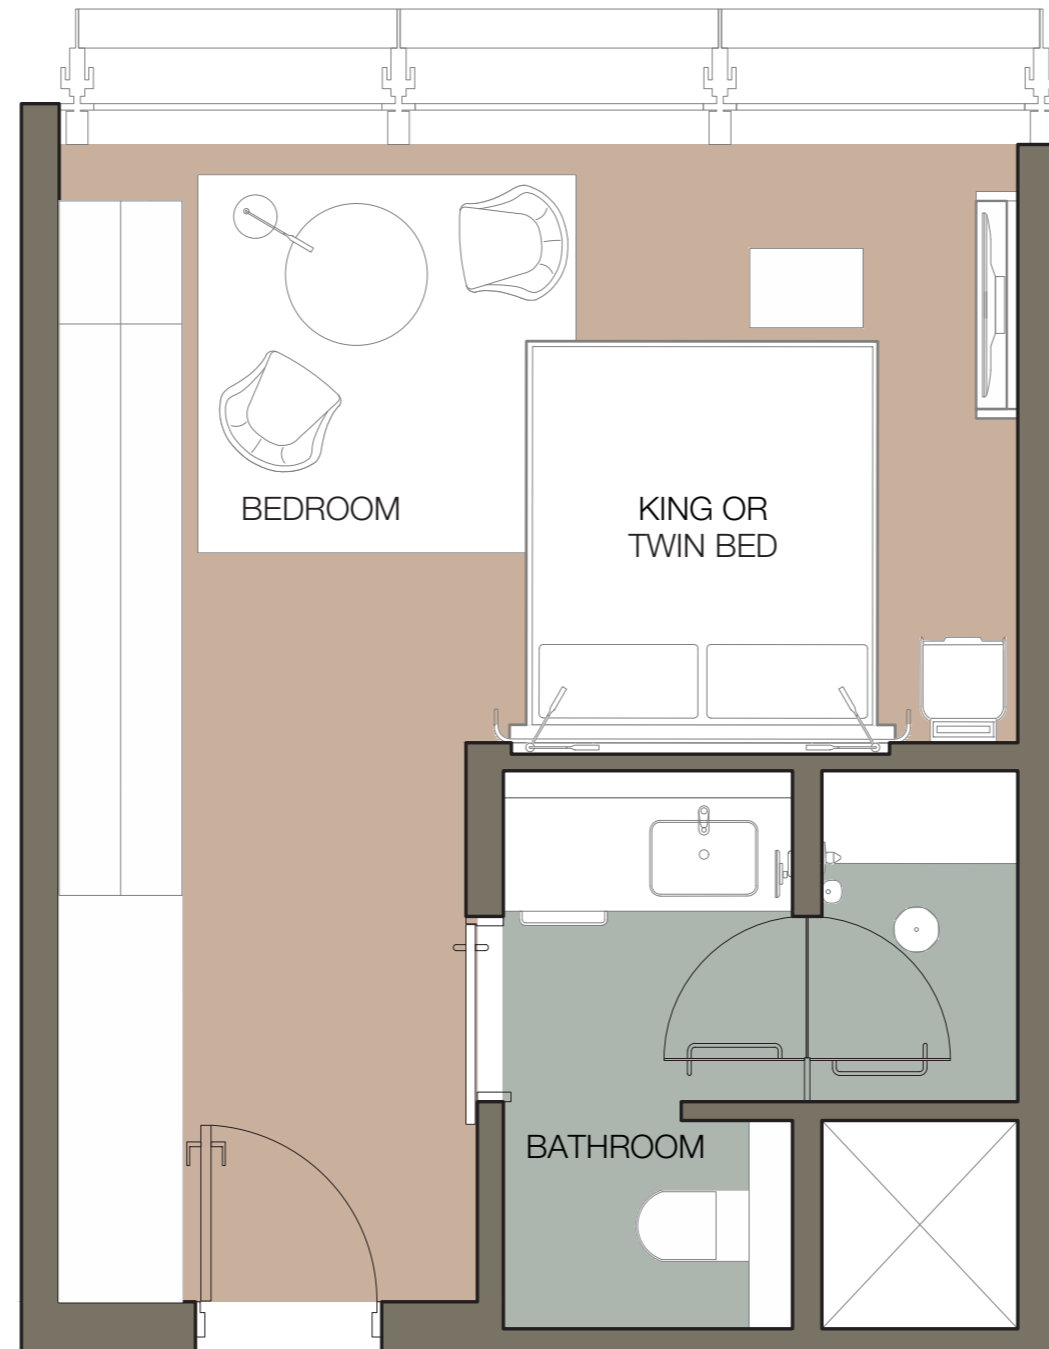

COMO
METROPOLITAN
SINGAPORE

Cairnhill Room
28m² to 36m²

Images are not exactly to scale. While floor plans are representative of the room category, some variations may occur.